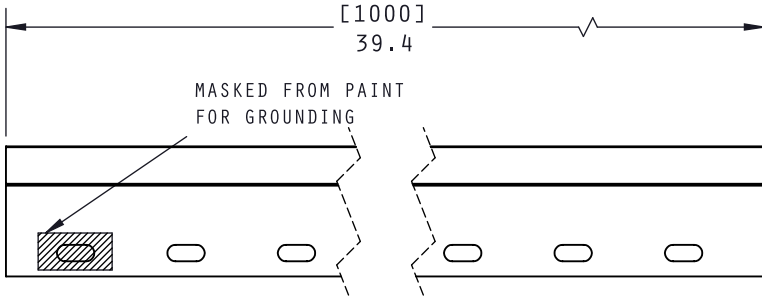

RACK KICK COVER

STEEL		ALUMINUM	
PART NUMBER	WIDTH	PART NUMBER	WIDTH
CTFCOV3001000	11.8 (300MM)	CTFCOV3001000A	11.8 (300MM)
CTFCOV4501000	17.7 (450MM)	CTFCOV4501000A	17.7 (450MM)
CTFCOV6001000	23.6 (600MM)	CTFCOV6001000A	23.6 (600MM)