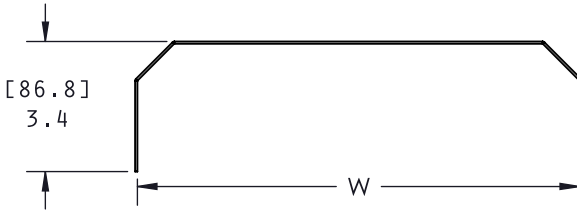

RACK KICK COVER

STEEL		ALUMINUM	
PART NUMBER	WIDTH	PART NUMBER	WIDTH
CTFCOV3001000	11.8 (300MM)	CTFCOV3001000A	11.8 (300MM)
CTFCOV4501000	17.7 (450MM)	CTFCOV4501000A	17.7 (450MM)
CTFCOV6001000	23.6 (600MM)	CTFCOV6001000A	23.6 (600MM)