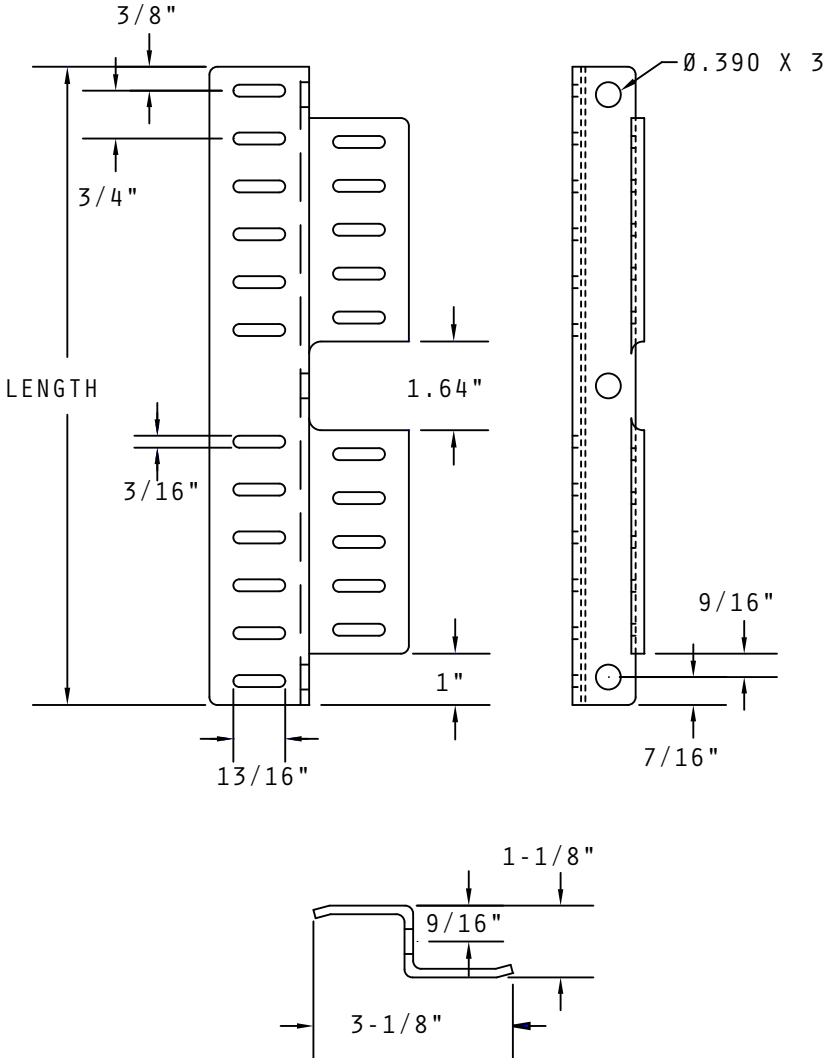

OVER/UNDER CROSSTIER

DESIGNED TO BE USED WITH NAVY STANDARD
CHANNEL DOWNCOMERS AND ANGLE DOWNCOMERS

AVAILABLE IN 1" INCREMENTS FROM 6" TO 24"		
STEEL	ALUMINUM	STAINLESS STEEL
30US-06 - 30US-24	30US-06A - 30US-24A	30USS-06 - 30USS-24