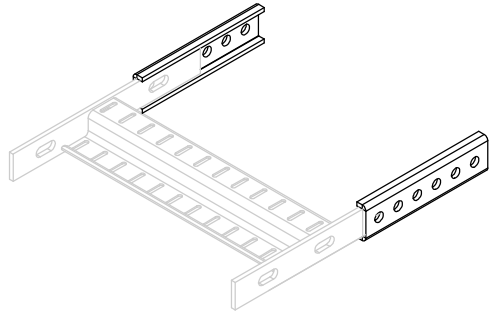

# SPLICES

## CTF SERIES RACK SPLICES

STANDARD SPLICE

HEAVY DUTY SPLICE

ADDITIONAL LENGTHS AVAILABLE

STEEL			
STANDARD SPLICE		HEAVY DUTY SPLICE	
PART NUMBER	LENGTH	PART NUMBER	LENGTH
CTFSP120	4.72" (120MM)	CTFSP160HD	6.4" (162MM)
		CTFSP200HD	8.4" (212MM)