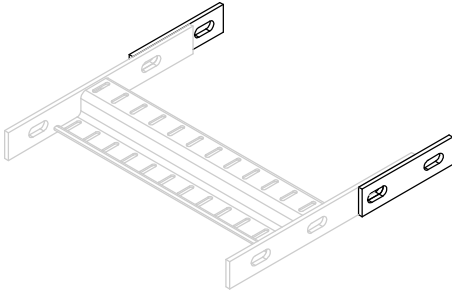

# SPLICES

## CTF SERIES RACK SPLICES

STANDARD SPLICE

HEAVY DUTY SPLICE

ADDITIONAL LENGTHS AVAILABLE

STEEL			
STANDARD SPLICE		HEAVY DUTY SPLICE	
PART NUMBER	LENGTH	PART NUMBER	LENGTH
CTFSP120	4.72" (120MM)	CTFSP160HD	6.4" (162MM)
		CTFSP200HD	8.4" (212MM)