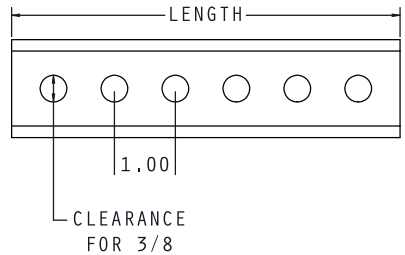

## CTF SERIES RACK SPLICES

STANDARD SPLICE

HEAVY DUTY SPLICE

ADDITIONAL LENGTHS AVAILABLE

STEEL			
STANDARD SPLICE		HEAVY DUTY SPLICE	
PART NUMBER	LENGTH	PART NUMBER	LENGTH
CTFSP120	4.72" (120MM)	CTFSP160HD	6.4" (162MM)
		CTFSP200HD	8.4" (212MM)