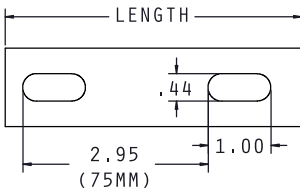

## CTF SERIES RACK SPLICES

STANDARD SPLICE

HEAVY DUTY SPLICE

ADDITIONAL LENGTHS AVAILABLE

STEEL			
STANDARD SPLICE		HEAVY DUTY SPLICE	
PART NUMBER	LENGTH	PART NUMBER	LENGTH
CTFSP120	4.72" (120MM)	CTFSP160HD	6.4" (162MM)
		CTFSP200HD	8.4" (212MM)