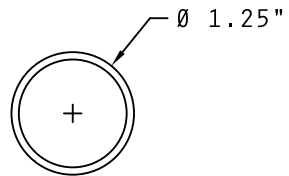

HONEYCOMB STUD

STAINLESS
RB438C15