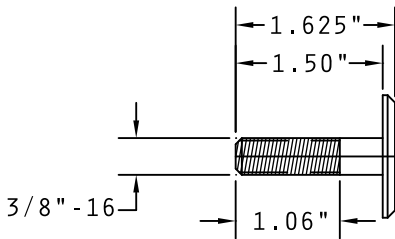

HONEYCOMB STUD

STAINLESS
RB438C15