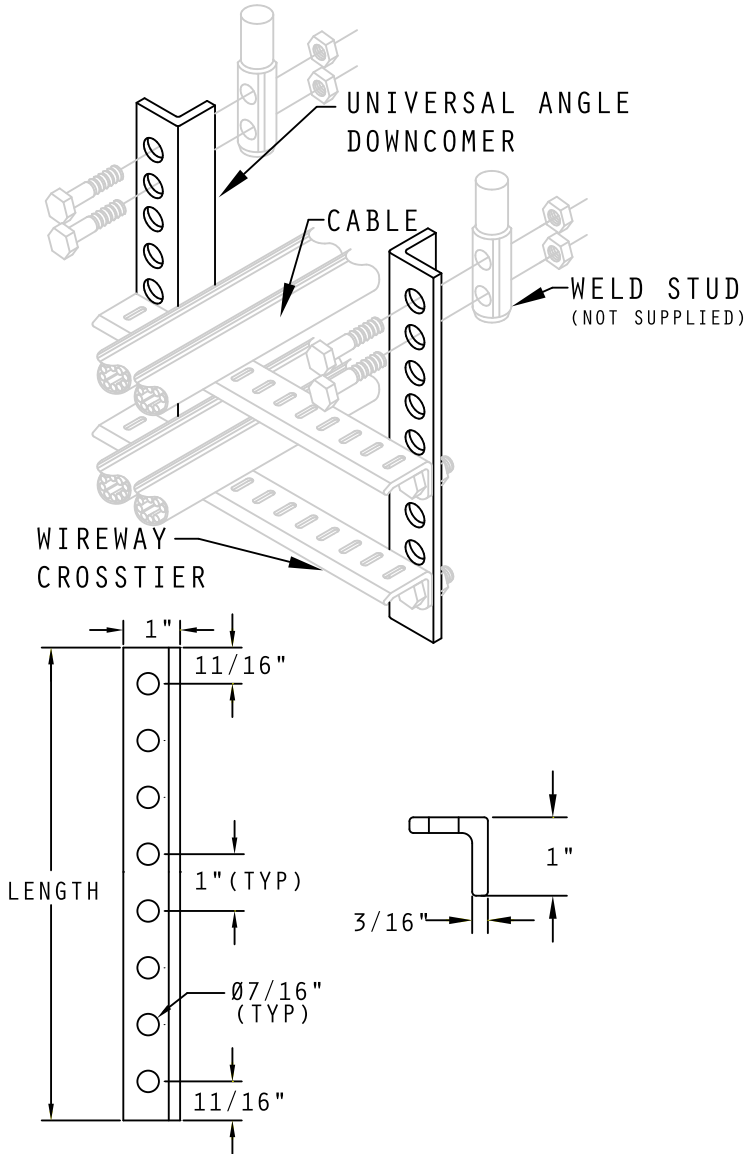

# UNIVERSAL ANGLE

## WELD STUD MOUNTING

AVAILABLE IN 1" INCREMENTS FROM 3 3/8" TO 48 3/8" & 120 3/8"		
*ADDITIONAL SIZES AVAILABLE ON REQUEST*		
ALUMINUM	STEEL	STAINLESS
3ADA-03U - 3ADA-120U	3ADS-03U - 3ADS-120U	3ADSS-03U - 3ADSS-120U