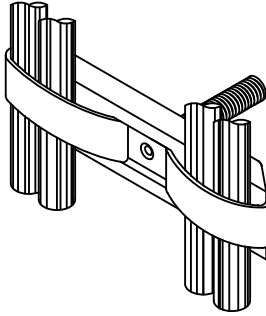

T - BAR HANGER

HEAVY DUTY

RATED FOR LOADS UP TO 20 LBS

AVAILABLE IN 1" INCREMENTS FROM 1 1/2" - 7 1/2"	
STEEL	STAINLESS
RTG7150 - RTG7750	RTG7150S - RTG7750S
STEEL WITH ADDITIONAL SLOTS	STAINLESS WITH ADDITIONAL SLOTS
RTGS7350 - RTGS7750	RTGS7350S - RTGS7750S