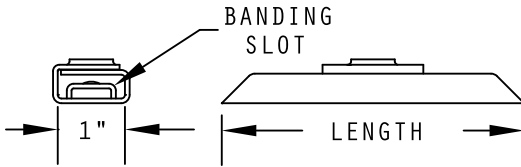

T - BAR HANGER

HEAVY DUTY

RATED FOR LOADS UP TO 20 LBS

AVAILABLE IN 1" INCREMENTS FROM 1 1/2" - 7 1/2"	
STEEL	STAINLESS
RTG7150 - RTG7750	RTG7150S - RTG7750S
STEEL WITH ADDITIONAL SLOTS	STAINLESS WITH ADDITIONAL SLOTS
RTGS7350 - RTGS7750	RTGS7350S - RTGS7750S