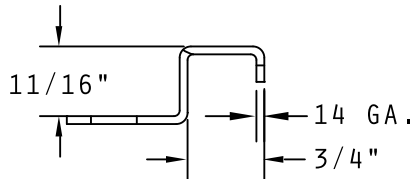

CABLE SUPPORTS

3/4" LENGTH HAS ONE MOUNT HOLE ONLY
 1" - 3" HAS ONE MOUNT HOLE AND TWO RIVET HOLES
 4" - 6" HAS THREE MOUNT HOLES

AVAILABLE IN 1/2" INCREMENTS FROM 3/4", 1" - 6"	
ALUMINUM	STEEL
RTD6075A - RTD6600A	RTD6075 - RTD6600