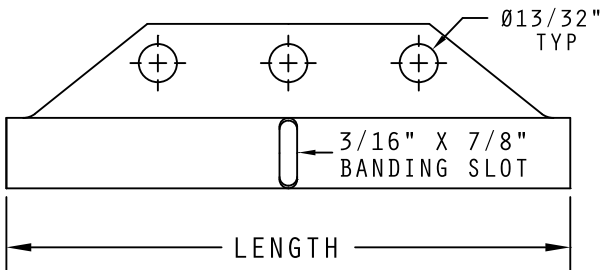

CABLE SUPPORTS

3/4" LENGTH HAS ONE MOUNT HOLE ONLY
 1" - 3" HAS ONE MOUNT HOLE AND TWO RIVET HOLES
 4" - 6" HAS THREE MOUNT HOLES

AVAILABLE IN 1/2" INCREMENTS FROM 3/4", 1" - 6"	
ALUMINUM	STEEL
RTD6075A - RTD6600A	RTD6075 - RTD6600