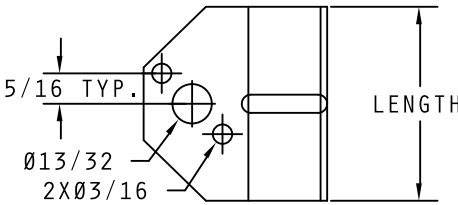

CABLE SUPPORTS

3/4" LENGTH HAS ONE MOUNT HOLE ONLY
 1" - 3" HAS ONE MOUNT HOLE AND TWO RIVET HOLES
 4" - 6" HAS THREE MOUNT HOLES

AVAILABLE IN 1/2" INCREMENTS FROM 3/4", 1" - 6"	
ALUMINUM	STEEL
RTD6075A - RTD6600A	RTD6075 - RTD6600