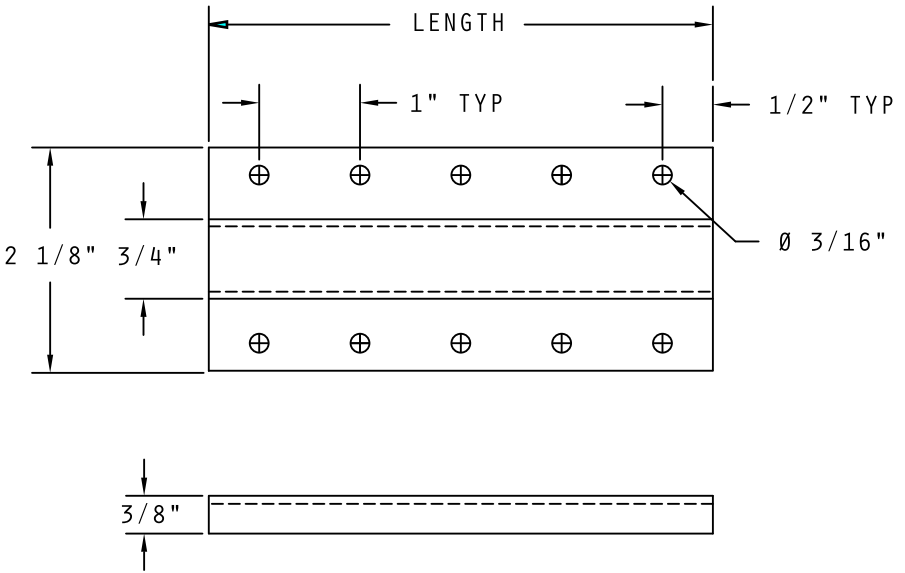

# CABLE SUPPORT

## HONEYCOMB DOUBLE

AVAILABLE IN 1" INCREMENTS FROM 9" TO 13"		
ALUMINUM	STEEL	STAINLESS
RT60902A - RT61302A	RT60902 - RT61302	RT60902S - RT61302S