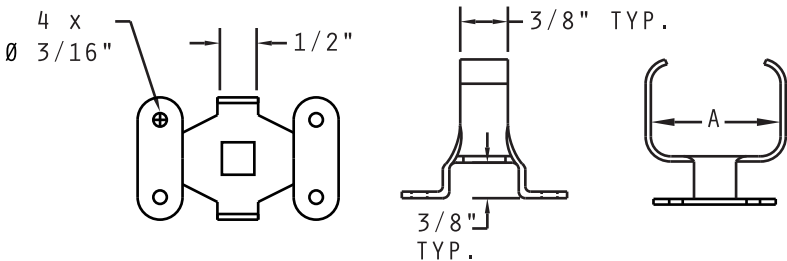

PINCH HANGER

HONEYCOMB BULKHEAD

STEEL	STAINLESS	LEGS	CABLES	A-DIM	RIVET SIZE
RTD8125	RTD8125S	1	1	.300	4
RTD8150	RTD8150S	1	1	.550	6
RTD8250	RTD8250S	2	2	1.100	6
RTD8350	RTD8350S	2	3	1.650	6
RTD8450	RTD8450S	2	4	2.200	6

HONEYCOMB BULKHEAD MODIFIED

2 MOUNTING HOLES ON EACH SIDE

STEEL	STAINLESS	LEGS	CABLES	A-DIM	RIVET SIZE
RTD8150M	RTD8150SM	1	1	.550	6
RTD8250M	RTD8250SM	2	2	1.100	6
RTD8350M	RTD8350SM	2	3	1.650	6
RTD8450M	RTD8450SM	2	4	2.200	6