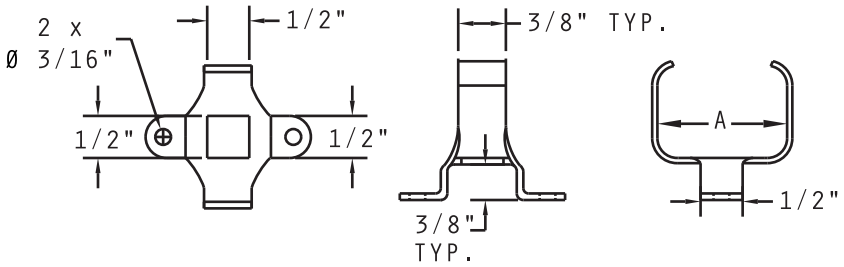

PINCH HANGER

HONEYCOMB BULKHEAD

STEEL	STAINLESS	LEGS	CABLES	A-DIM	RIVET SIZE
RTD8125	RTD8125S	1	1	.300	4
RTD8150	RTD8150S	1	1	.550	6
RTD8250	RTD8250S	2	2	1.100	6
RTD8350	RTD8350S	2	3	1.650	6
RTD8450	RTD8450S	2	4	2.200	6

HONEYCOMB BULKHEAD MODIFIED

2 MOUNTING HOLES ON EACH SIDE

STEEL	STAINLESS	LEGS	CABLES	A-DIM	RIVET SIZE
RTD8150M	RTD8150SM	1	1	.550	6
RTD8250M	RTD8250SM	2	2	1.100	6
RTD8350M	RTD8350SM	2	3	1.650	6
RTD8450M	RTD8450SM	2	4	2.200	6