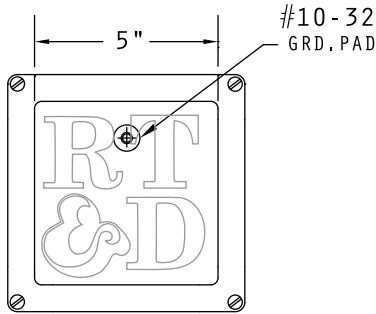

# OVERSIZE JUNCTION BOX

WITH TAPPED PAD AND COVER

DRAWN STEEL 5X5 OVERSIZE SQUARE UTILITY BOXES HAVE WELDED STUDS FOR EASY MOUNTING TO THE SHIP'S BULKHEAD. BOXES ARE ELECTROGALVANIZED.

EACH 7/8" AND 1-1/10" INCH KNOCKOUT IS PUNCHED OUTWARDS SO NO SLUGS WILL FALL INTO THE BOX. MOUNTING STUD IS FEMALE TYPE, SIZE 3/8-16. ALL BOXES ARE EQUIPPED WITH A GROUND PAD SUITABLE FOR A #10-32 SCREW. A BLANKED STAMPED STEEL COVER IS INCLUDED.

STEEL			
PART #	# KNOCKOUTS	STUD	COVER
BX552CPS	12	●	●