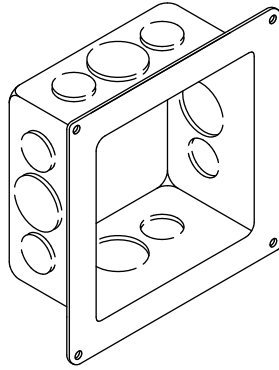

# OVERSIZE JUNCTION BOX

WITH TAPPED PAD AND COVER

DRAWN STEEL 5X5 OVERSIZE SQUARE UTILITY BOXES HAVE WELDED STUDS FOR EASY MOUNTING TO THE SHIP'S BULKHEAD. BOXES ARE ELECTROGALVANIZED.

EACH 7/8" AND 1-1/10" INCH KNOCKOUT IS PUNCHED OUTWARDS SO NO SLUGS WILL FALL INTO THE BOX. MOUNTING STUD IS FEMALE TYPE, SIZE 3/8-16. ALL BOXES ARE EQUIPPED WITH A GROUND PAD SUITABLE FOR A #10-32 SCREW. A BLANKED STAMPED STEEL COVER IS INCLUDED.

STEEL			
PART #	# KNOCKOUTS	STUD	COVER
BX552CPS	12	●	●