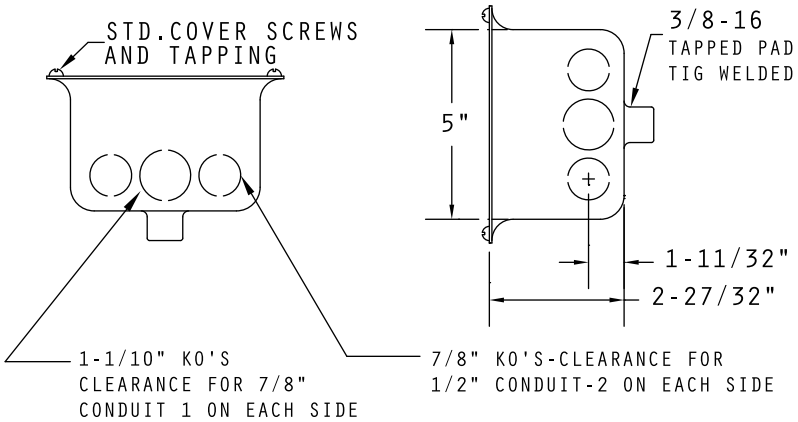

# OVERSIZE JUNCTION BOX

WITH TAPPED PAD AND COVER

DRAWN STEEL 5X5 OVERSIZE SQUARE UTILITY BOXES HAVE WELDED STUDS FOR EASY MOUNTING TO THE SHIP'S BULKHEAD. BOXES ARE ELECTROGALVANIZED.

EACH 7/8" AND 1-1/10" INCH KNOCKOUT IS PUNCHED OUTWARDS SO NO SLUGS WILL FALL INTO THE BOX. MOUNTING STUD IS FEMALE TYPE, SIZE 3/8-16. ALL BOXES ARE EQUIPPED WITH A GROUND PAD SUITABLE FOR A #10-32 SCREW. A BLANKED STAMPED STEEL COVER IS INCLUDED.

STEEL			
PART #	# KNOCKOUTS	STUD	COVER
BX552CPS	12	●	●