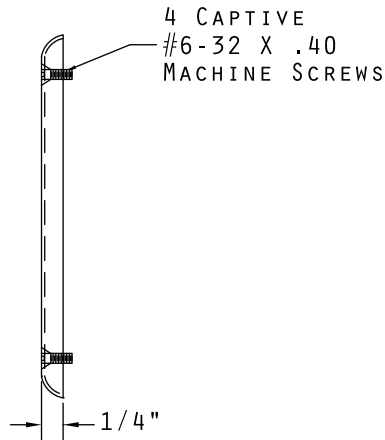

# TWO GANG BOX COVER

STEEL	ALUMINUM
BX44COV4K	BX44COVA