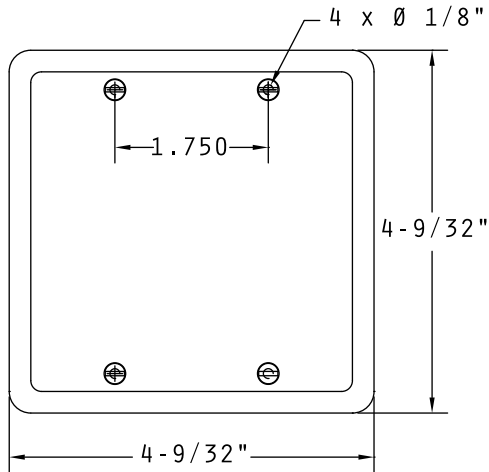

# TWO GANG BOX COVER

STEEL	ALUMINUM
BX44COV4K	BX44COVA