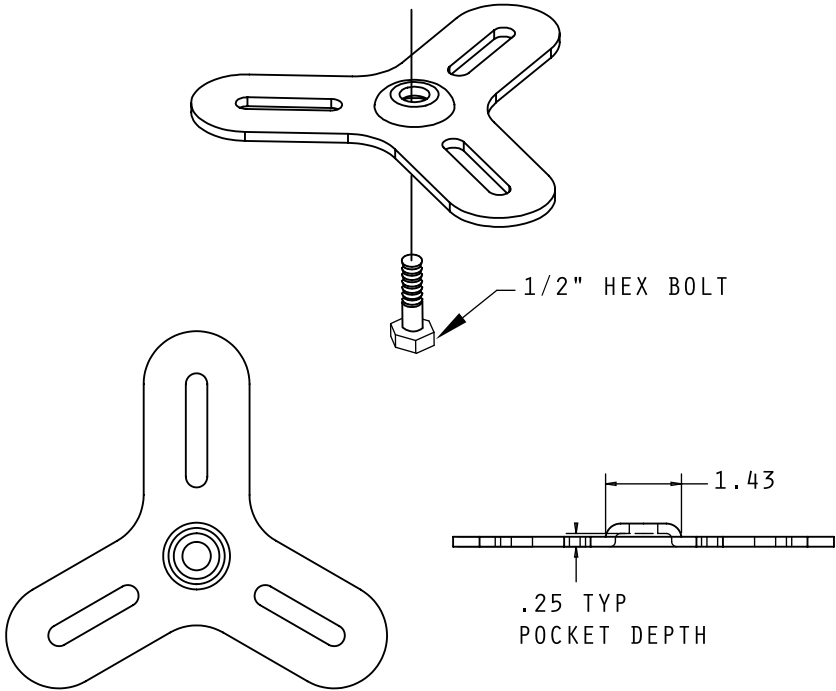

# SYMBOL BOX MOUNTING BRACKET

HEX HEAD MOUNT

AVAILABLE IN STEEL OR STAINLESS			
STEEL	STAINLESS	STEEL	STAINLESS
EFH014S	EFH014C	EFH024S	EFH024C
ELECTRICAL SYMBOL NO.		ELECTRICAL SYMBOL NO.	
400.1	829.1	435.1	2627.3
400.2	850.1	671.1	2628
400.3	857	960	2628.1
400.4	862	2622.1	2628.2
520.1	863	2622.2	2860.1
528	879.1	2622.3	2986
801.2	1148.1	2626	2987
804.1	1148.2	2627	
805.1	1148.3	2627.1	
827.1		2627.2	