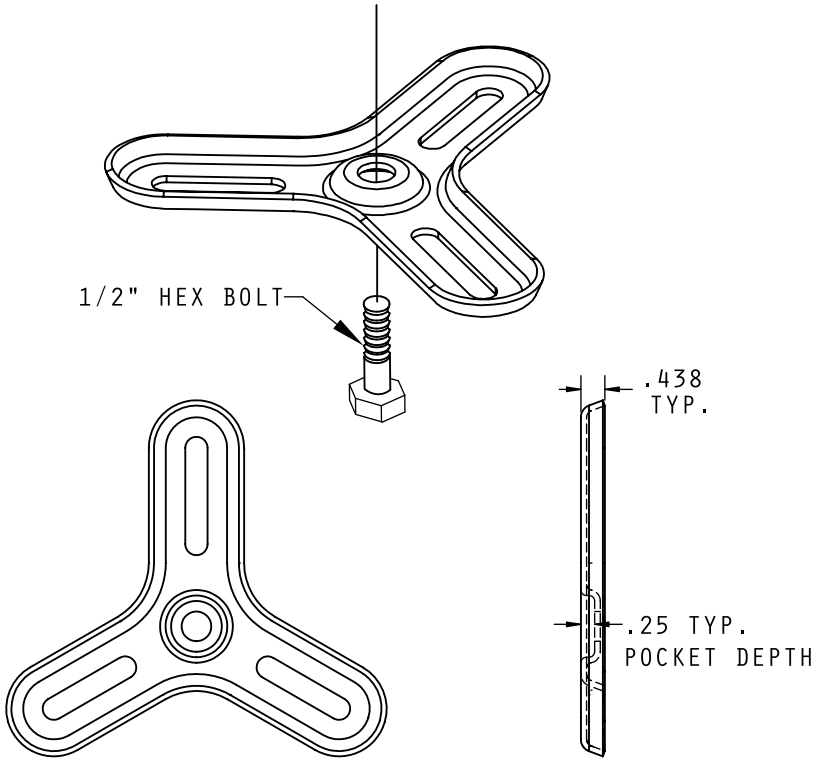

SYMBOL BOX MOUNTING BRACKET

HEX HEAD MOUNT

AVAILABLE IN STEEL OR STAINLESS			
STEEL	STAINLESS	STEEL	STAINLESS
EFH014FS	EFH014FC	EFH024FS	EFH024FC
ELECTRICAL SYMBOL NO.		ELECTRICAL SYMBOL NO.	
400.1	829.1	435.1	2627.3
400.2	850.1	671.1	2628
400.3	857	960	2628.1
400.4	862	2622.1	2628.2
520.1	863	2622.2	2860.1
528	879.1	2622.3	2986
801.2	1148.1	2626	2987
804.1	1148.2	2627	
805.1	1148.3	2627.1	
827.1		2627.2	