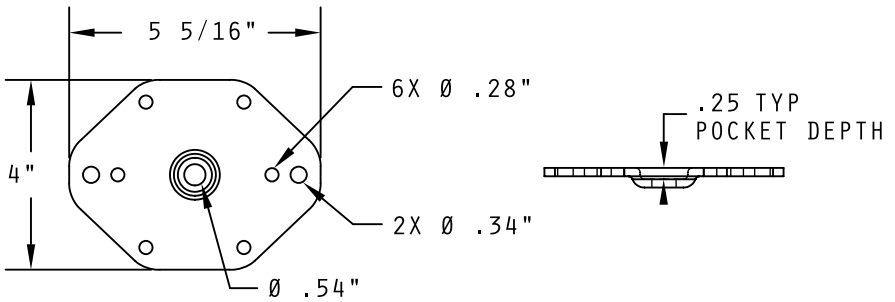

SYMBOL BOX MOUNTING BRACKET

HEX HEAD MOUNT

AVAILABLE IN STEEL OR STAINLESS						
STEEL			STAINLESS			
EFH044S			EFH044C			
ELECTRICAL SYMBOL NO.						
789	1099.1	2816.1	2816.2	2816.2	2841	2842