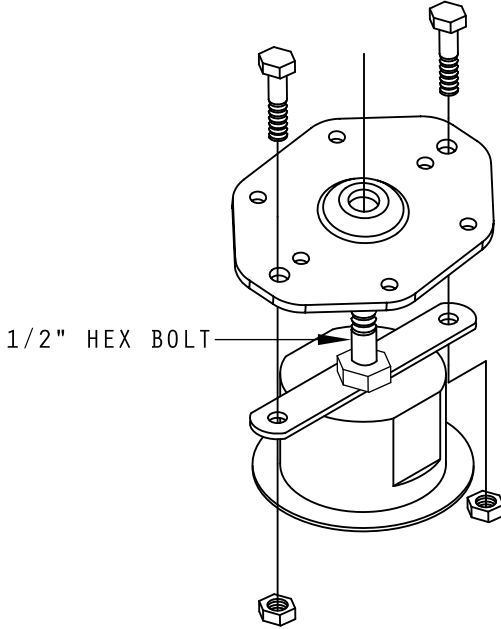

SYMBOL BOX MOUNTING BRACKET

HEX HEAD MOUNT

AVAILABLE IN STEEL OR STAINLESS						
STEEL			STAINLESS			
EFH044S			EFH044C			
ELECTRICAL SYMBOL NO.						
789	1099.1	2816.1	2816.2	2816.2	2841	2842