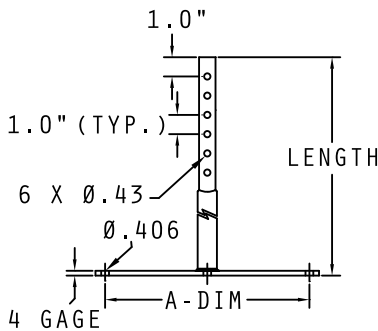

LIGHT STOOL LEG

WELD STUD (BOLT ON) TYPE

CATALOG NUMBERING SYSTEM
(FOR EACH LEG)

SAMPLE CATALOG NUMBER:

EF 10 B ** S

ADDITIONAL LENGTHS AVAILABLE

AVAILABLE IN 6" INCREMENTS FROM 6" TO 48"		
PART NUMBER	SYMBOL NUMBER	A-DIM
EF10B**S	70.3, 79.1, 80.1, 338.1, 347	4 3/4"
EF20B**S	73.3, 77.4, 145.2, 149.2, 344	7 1/4"
EF30B**S	333.1, 341.1, 342	9 1/4"
EF40B**S	348	11"
EF50B**S	74, 75	13"
EF60B**S	349, 350	15 1/2"