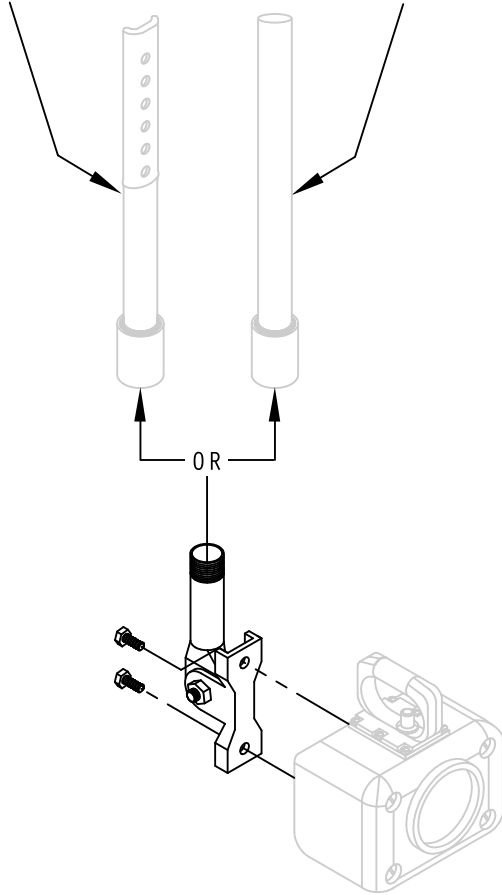

BATTLE LANTERN BRACKET

USE WITH EFS1**B
WELD STUD (BOLT ON) TYPE

USE WITH EFS1**BW
WELD TYPE

PART NUMBER
STEEL
BL675