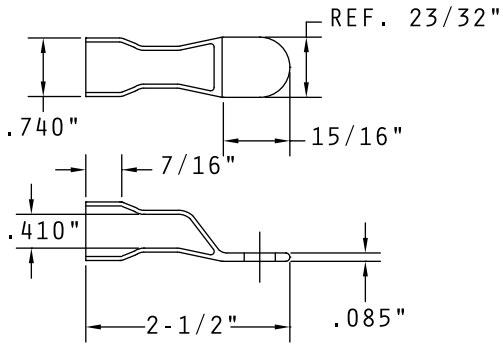

BOND STRAPS

MIL-STD-1310 REV E
EMI SILENCER

STAINLESS - NO HOLE	ALUMINUM - NO HOLE
SST-8316	SSA-8316

STAINLESS - WITH HOLE	ALUMINUM - WITH HOLE
SST-8315	SSA-8315