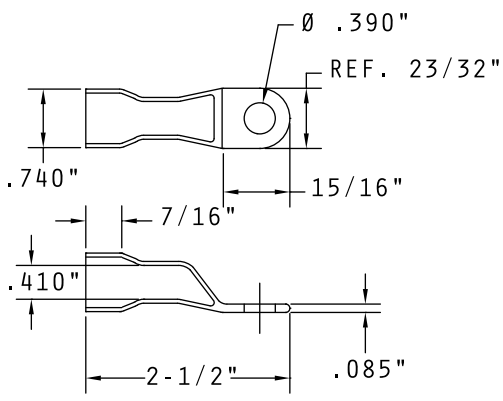

BOND STRAPS

MIL-STD-1310 REV E
EMI SILENCER

STAINLESS - NO HOLE	ALUMINUM - NO HOLE
SST-8316	SSA-8316

STAINLESS - WITH HOLE	ALUMINUM - WITH HOLE
SST-8315	SSA-8315