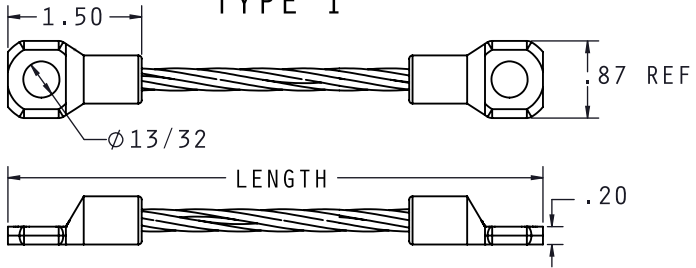

BOND STRAPS

MIL-DTL-24749 REV A OR C

TYPE I

AVAILABLE IN 1" INCREMENTS IN ANY LENGTH IN REV C ONLY
STAINLESS
T1GXX (XX = LENGTH)

BIMETALLIC BOSS		STAINLESS BOSS	
T1GCB (REV A) - 03/4"	T1GCB5 (REV C) - 05/8"	T1GCC (REV A) - 03/4"	T1GCC5 (REV C) - 05/8"

PART NUMBER	COMPONENTS
T1GXXCC	STRAP, 2 STAINLESS BOSSES INCLUDES HARDWARE
T1GXXCB	STRAP, 1 STAINLESS BOSS, 1 BIMETALLIC BOSS INCLUDES HARDWARE
T1GXXBB	STRAP, 2 BIMETALLIC BOSSES INCLUDES HARDWARE
T1GHDW	STAINLESS BOLT, STAINLESS WASHER