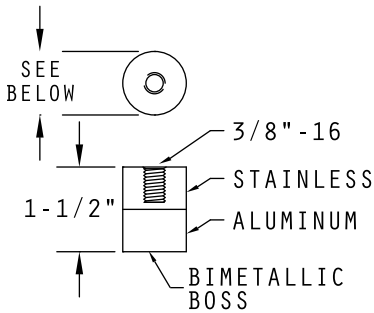

BOND STRAPS

MIL-DTL-24749 REV A OR C

TYPE I

AVAILABLE IN 1" INCREMENTS IN ANY LENGTH IN REV C ONLY
STAINLESS
T1GXX (XX = LENGTH)

BIMETALLIC BOSS		STAINLESS BOSS	
T1GCB (REV A) - 03/4"	T1GCB5 (REV C) - 05/8"	T1GCC (REV A) - 03/4"	T1GCC5 (REV C) - 05/8"

PART NUMBER	COMPONENTS
T1GXXCC	STRAP, 2 STAINLESS BOSSES INCLUDES HARDWARE
T1GXXCB	STRAP, 1 STAINLESS BOSS, 1 BIMETALLIC BOSS INCLUDES HARDWARE
T1GXXBB	STRAP, 2 BIMETALLIC BOSSES INCLUDES HARDWARE
T1GHDW	STAINLESS BOLT, STAINLESS WASHER