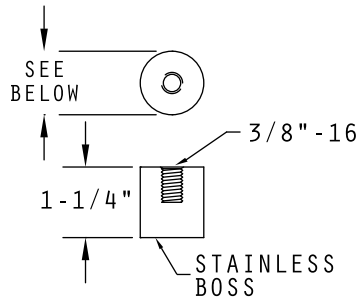

BOND STRAPS

MIL-DTL-24749 REV A OR C

TYPE I

AVAILABLE IN 1" INCREMENTS IN ANY LENGTH IN REV C ONLY
STAINLESS
T1GXX (XX = LENGTH)

BIMETALLIC BOSS		STAINLESS BOSS	
T1GCB (REV A) - 03/4"	T1GCB5 (REV C) - 05/8"	T1GCC (REV A) - 03/4"	T1GCC5 (REV C) - 05/8"

PART NUMBER	COMPONENTS
T1GXXCC	STRAP, 2 STAINLESS BOSSES INCLUDES HARDWARE
T1GXXCB	STRAP, 1 STAINLESS BOSS, 1 BIMETALLIC BOSS INCLUDES HARDWARE
T1GXXBB	STRAP, 2 BIMETALLIC BOSSES INCLUDES HARDWARE
T1GHDW	STAINLESS BOLT, STAINLESS WASHER