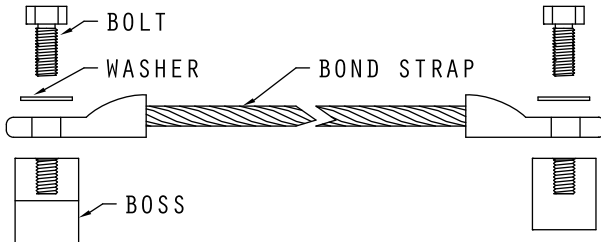

BOND STRAPS

MIL-DTL-24749 REV A OR C

TYPE I

AVAILABLE IN 1" INCREMENTS IN ANY LENGTH IN REV C ONLY
STAINLESS
T1GXX (XX = LENGTH)

BIMETALLIC BOSS		STAINLESS BOSS	
T1GCB (REV A) - 03/4"	T1GCB5 (REV C) - 05/8"	T1GCC (REV A) - 03/4"	T1GCC5 (REV C) - 05/8"

PART NUMBER	COMPONENTS
T1GXXCC	STRAP, 2 STAINLESS BOSSES INCLUDES HARDWARE
T1GXXCB	STRAP, 1 STAINLESS BOSS, 1 BIMETALLIC BOSS INCLUDES HARDWARE
T1GXXBB	STRAP, 2 BIMETALLIC BOSSES INCLUDES HARDWARE
T1GHDW	STAINLESS BOLT, STAINLESS WASHER