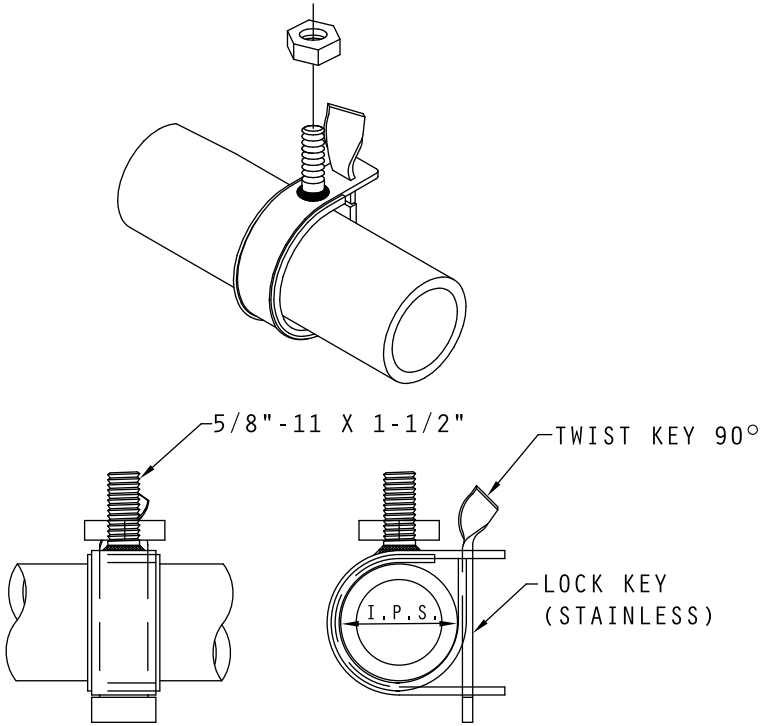

KEY LOCK PIPE HANGER

STUD MOUNT

USED WITH EFS2XXB (PAGE 8-6)
OR SPBXXS (PAGE 8-8)

LINER NOT INCLUDED

STEEL	
PART NUMBER	I.P.S. SIZE
PHK025S	1/4"
PHK038S	3/8"
PHK050S	1/2"
PHK075S	3/4"
PHK100S	1"
PHK125S	1 1/4"
PHK150S	1 1/2"
PHK200S	2"
PHK250S	2 1/2"
PHK300S	3"