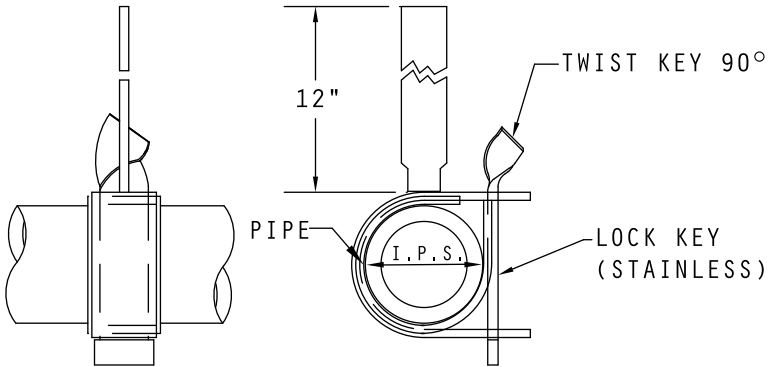

KEY LOCK PIPE HANGER

WELD MOUNT

LINER NOT INCLUDED

STEEL	
PART NUMBER	I.P.S. SIZE
PWK025S	1/4"
PWK038S	3/8"
PWK050S	1/2"
PWK075S	3/4"
PWK100S	1"
PWK125S	1 1/4"
PWK150S	1 1/2"
PWK200S	2"
PWK250S	2 1/2"
PWK300S	3"